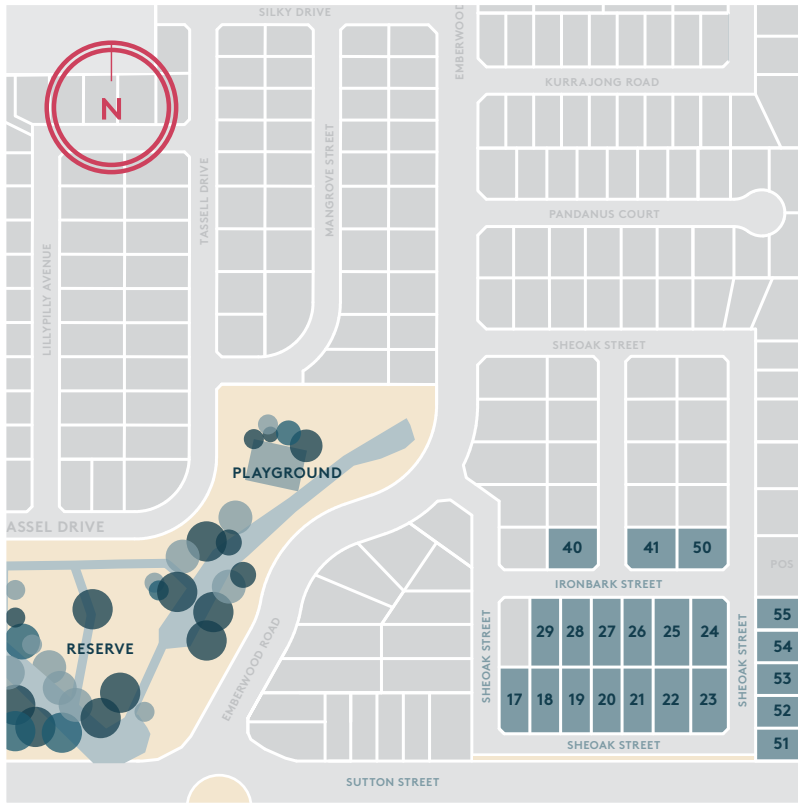

EMBERWOOD

WARRAGUL 3820

Stage 2 now selling
Buy a block, build a home,
and grow the memories
that last a lifetime.

21 lots available ranging
from 575m² to 900m²

 **firstnational** | Clark

(03) 5623 6466
emberwood.com.au

ENQUIRE
TODAY

* Lots with a gradient over 15%
Please see covenant

IRONBARK STREET

SHEOAK STREET

SHEOAK STREET

SHEOAK STREET

POS