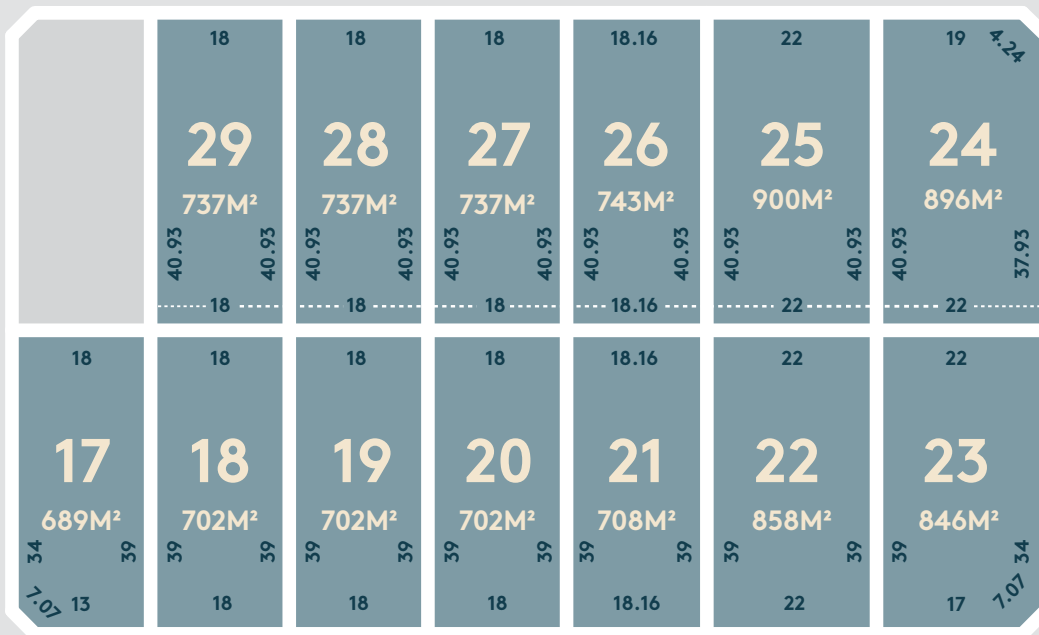

EMBERWOOD

WARRAGUL 3820

Stage 2 now selling
Buy a block, build a home,
and grow the memories
that last a lifetime.

21 lots available ranging
from 575m² to 900m²

 **firstnational** | Clark

(03) 5623 6466
emberwood.com.au

ENQUIRE
TODAY

* Lots with a gradient over 15%
Please see covenant

IRONBARK STREET

SHEOAK STREET

SHEOAK STREET

SHEOAK STREET

POS