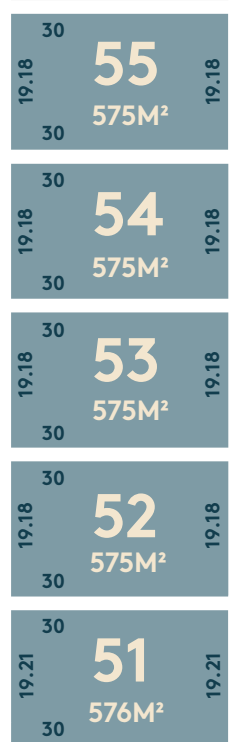

EMBERWOOD

WARRAGUL 3820

Stage 2 now selling
Buy a block, build a home,
and grow the memories
that last a lifetime.

21 lots available ranging
from 575m² to 900m²

 **firstnational** | Clark

(03) 5623 6466
emberwood.com.au

ENQUIRE
TODAY

* Lots with a gradient over 15%
Please see covenant

IRONBARK STREET

SHEOAK STREET

SHEOAK STREET

SHEOAK STREET

POS