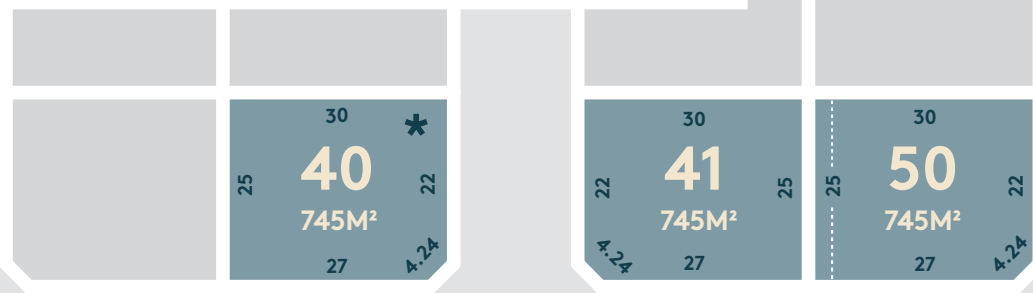

EMBERWOOD

WARRAGUL 3820

Stage 2 now selling
Buy a block, build a home,
and grow the memories
that last a lifetime.

21 lots available ranging
from 575m² to 900m²

 **firstnational** | Clark

(03) 5623 6466
emberwood.com.au

ENQUIRE
TODAY

* Lots with a gradient over 15%
Please see covenant

IRONBARK STREET

SHEOAK STREET

SHEOAK STREET

SHEOAK STREET

POS