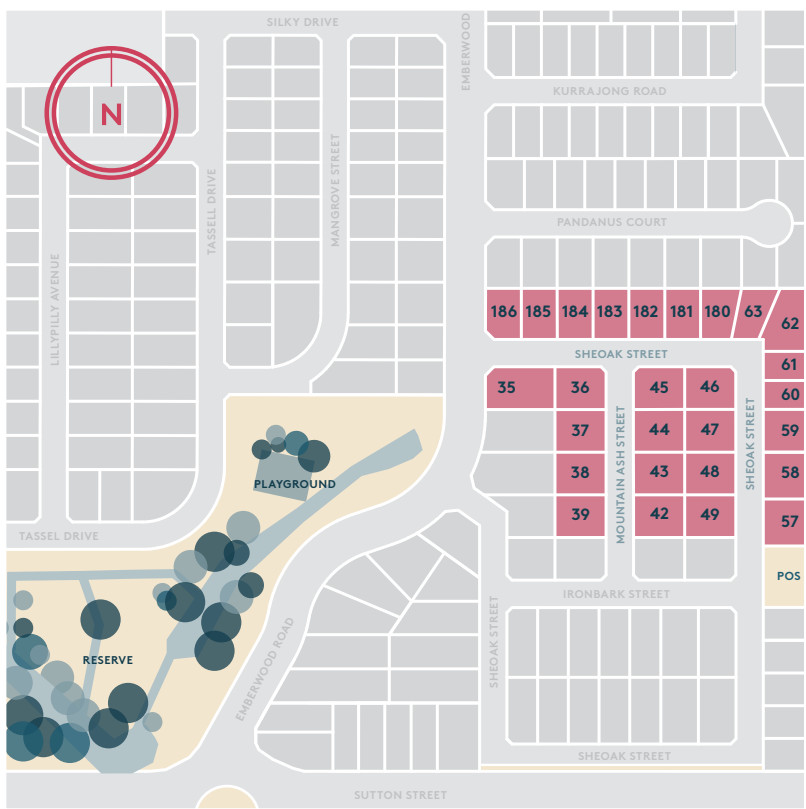

# EMBERWOOD

WARRAGUL 3820

Buy a block, build a home,  
and grow the memories  
that last a lifetime.

27 lots available ranging from  
510m<sup>2</sup> to 1006m<sup>2</sup> with prices  
starting from \$110,000.

## SHEOAK STREET

## MOUNTAIN ASH STREET

## SHEOAK STREET

\* Lots with a gradient over 15%  
Please refer to agent for further special conditions